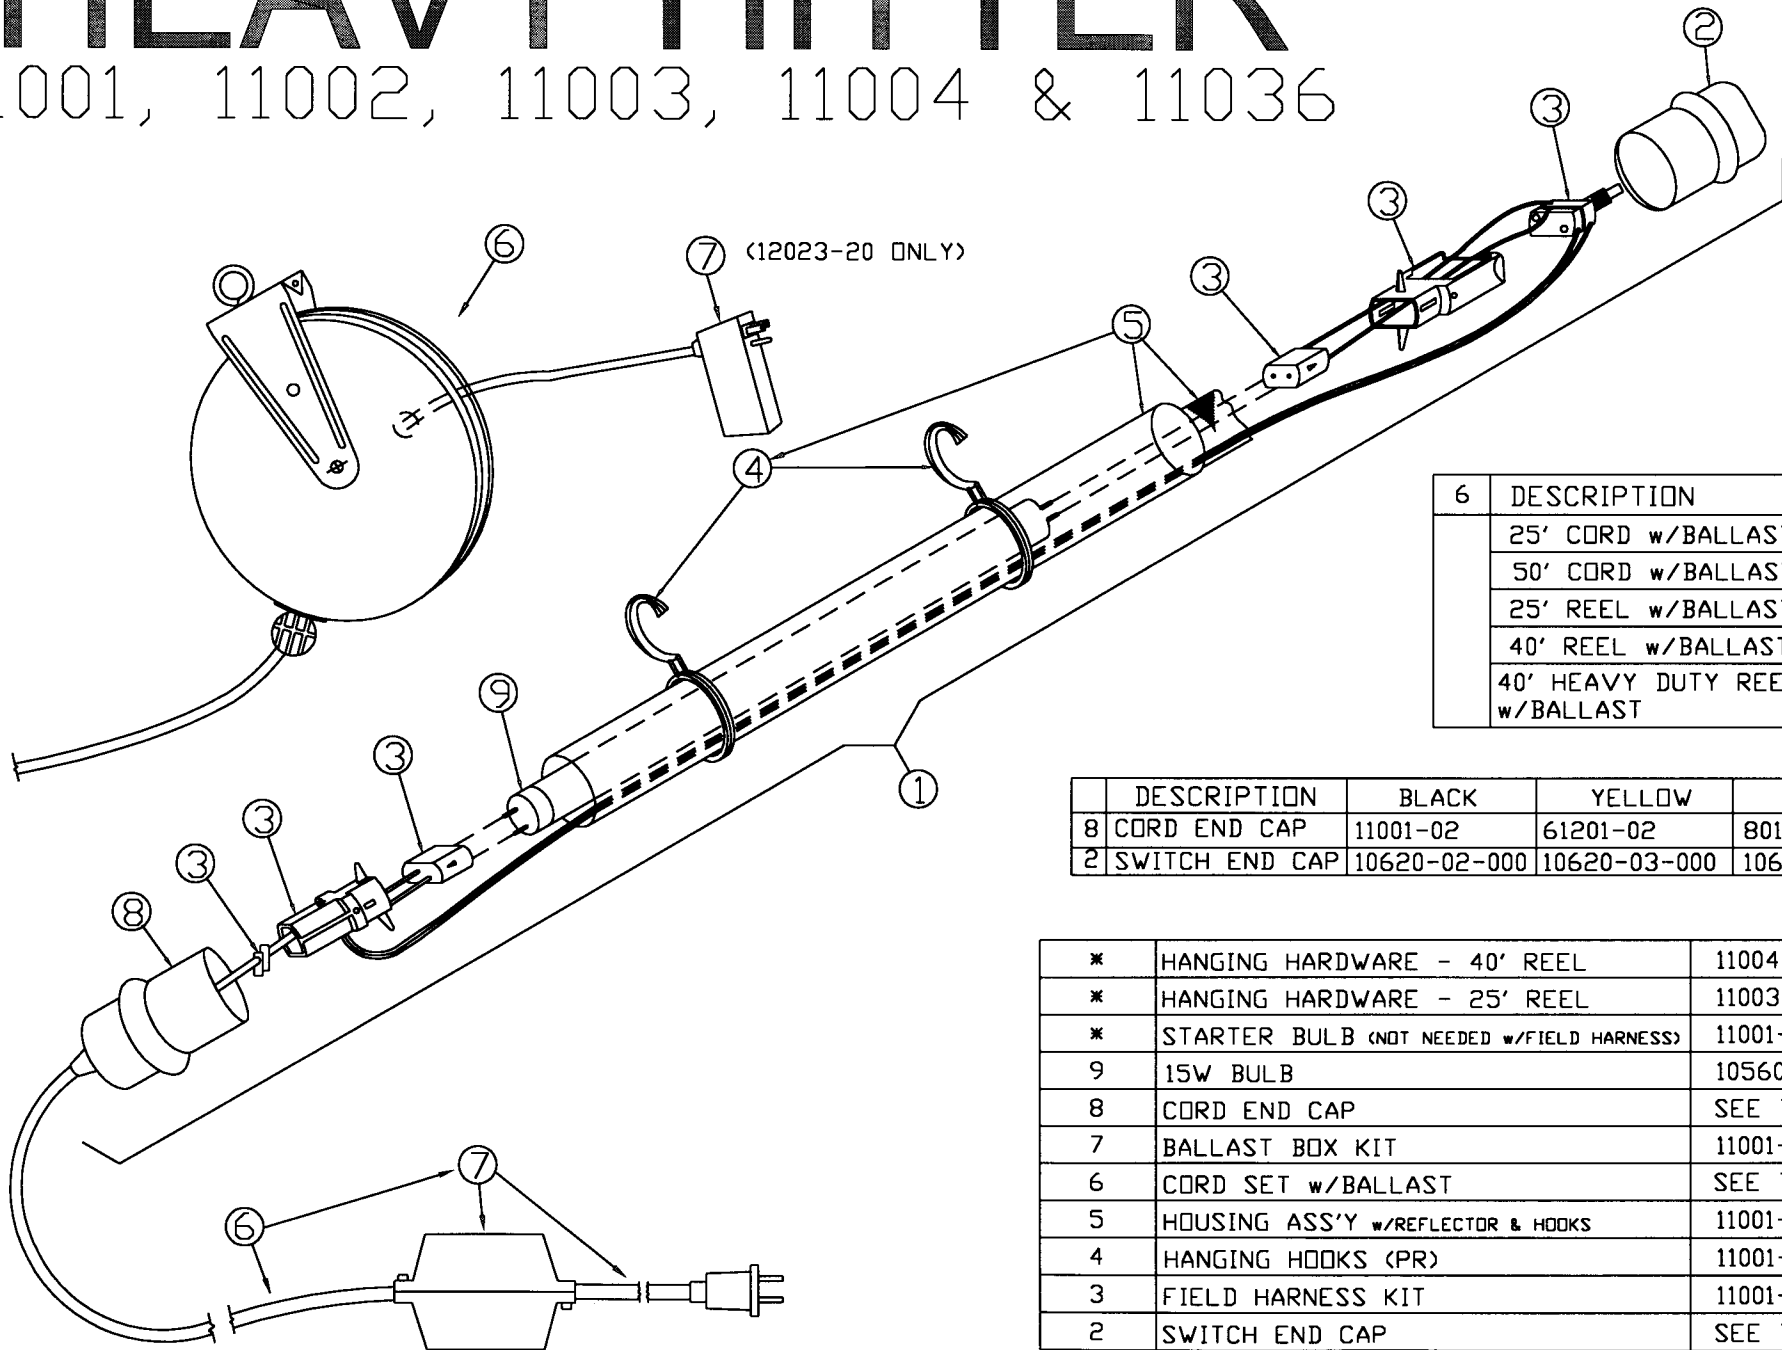

HEAVY HITTER[®]

11001, 11002, 11003, 11004 & 11036

6	DESCRIPTION	PART #
	25' CORD w/BALLAST	11001-24
	50' CORD w/BALLAST	11002-24
	25' REEL w/BALLAST	11003-20
	40' REEL w/BALLAST	11004-20
	40' HEAVY DUTY REEL w/BALLAST	12023-20

	DESCRIPTION	BLACK	YELLOW	ORANGE
8	CORD END CAP	11001-02	61201-02	80101-02
2	SWITCH END CAP	10620-02-000	10620-03-000	10621-30-000

*	HANGING HARDWARE - 40' REEL	11004-12
*	HANGING HARDWARE - 25' REEL	11003-12
*	STARTER BULB (NOT NEEDED w/FIELD HARNESS)	11001-12
9	15W BULB	10560-01-000
8	CORD END CAP	SEE TABLE
7	BALLAST BOX KIT	11001-80
6	CORD SET w/BALLAST	SEE TABLE
5	HOUSING ASS'Y w/REFLECTOR & HOOKS	11001-71
4	HANGING HOOKS (PR)	11001-85
3	FIELD HARNESS KIT	11001-81
2	SWITCH END CAP	SEE TABLE
1	LAMPHEAD FIELD KIT	11001-82
ITEM No	DESCRIPTION	CENTRAL PART No.