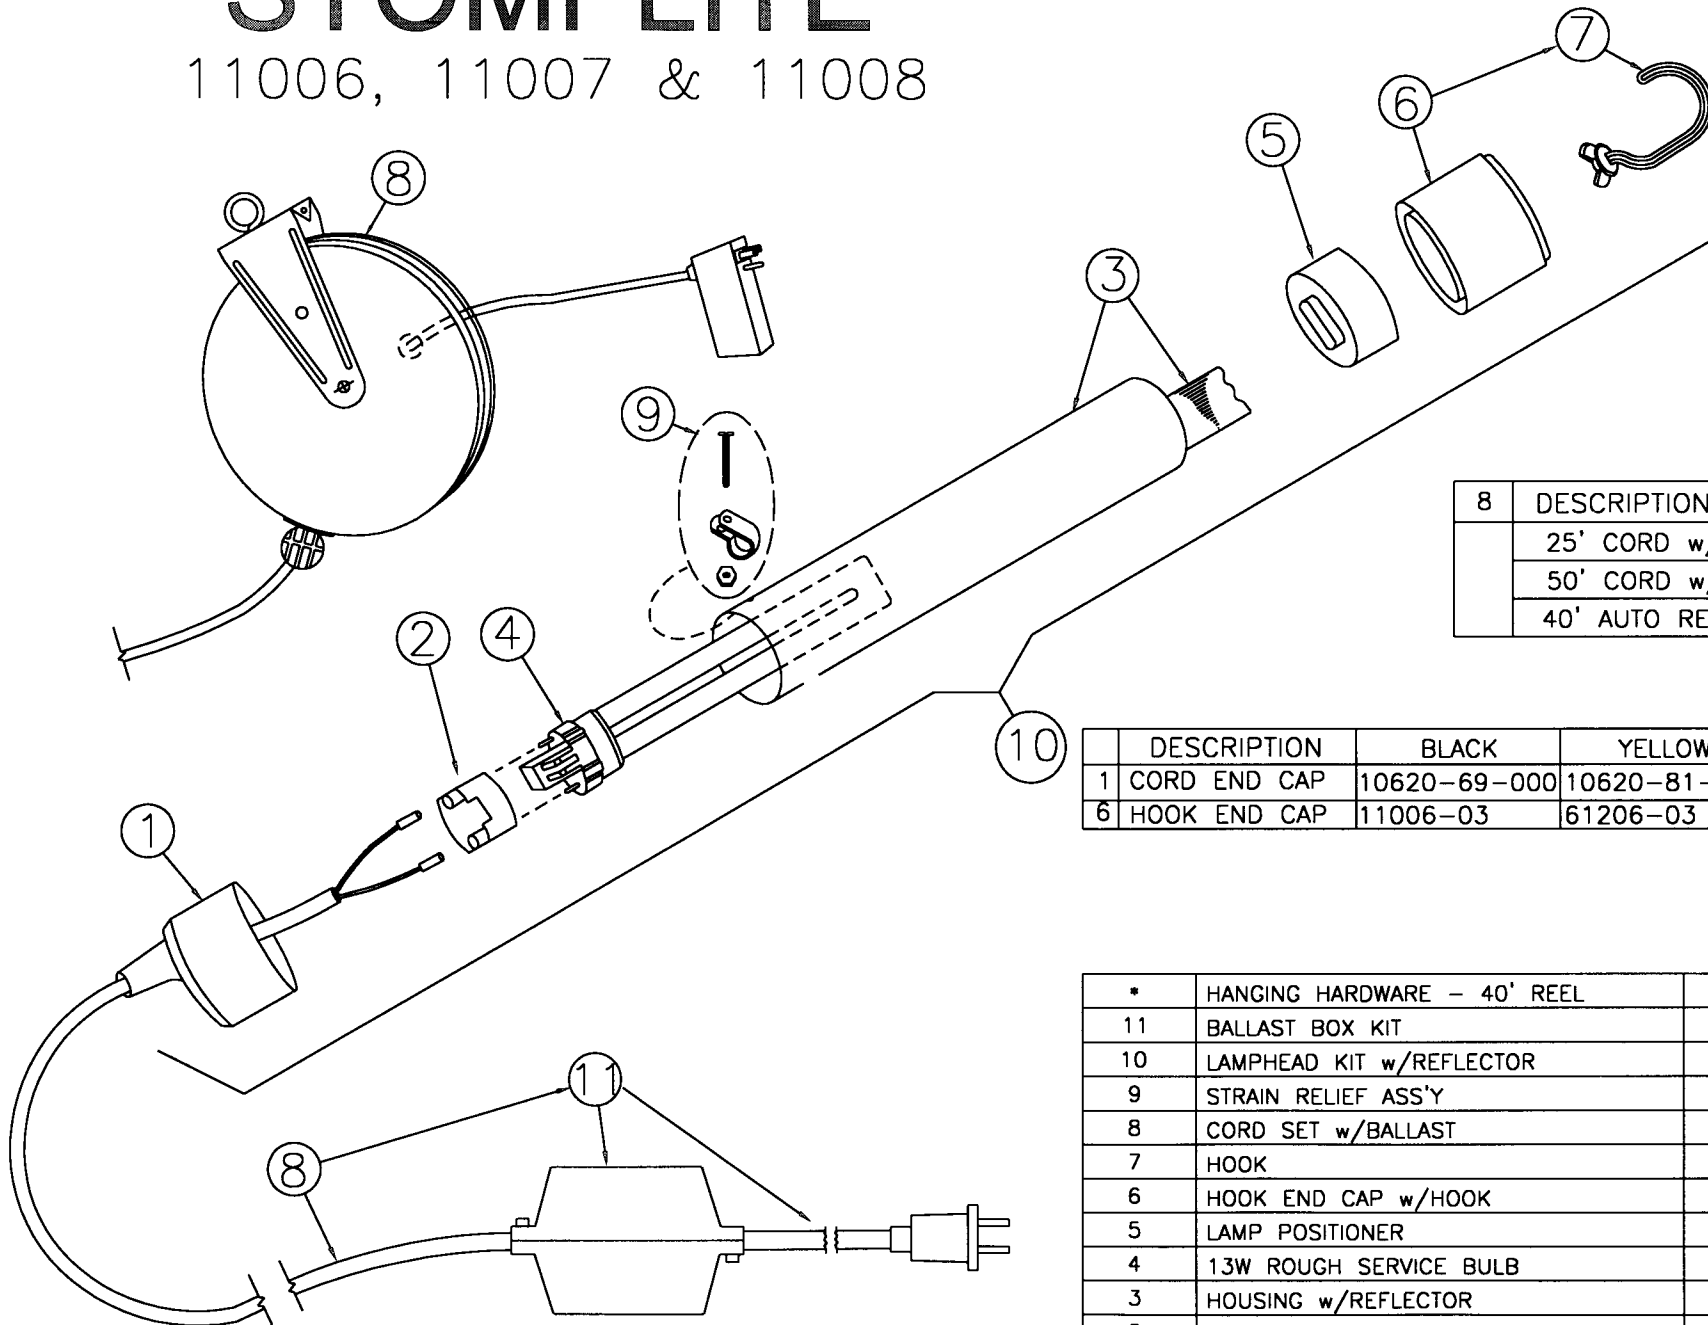

# STOMPLITE<sup>®</sup>

11006, 11007 & 11008

8	DESCRIPTION	PART #
	25' CORD w/BALLAST	11006-24
	50' CORD w/BALLAST	11007-24
	40' AUTO REEL ASS'Y	11008-20

	DESCRIPTION	BLACK	YELLOW	ORANGE
1	CORD END CAP	10620-69-000	10620-81-000	10621-40-000
6	HOOK END CAP	11006-03	61206-03	80105-03

*	HANGING HARDWARE - 40' REEL	11004-12
11	BALLAST BOX KIT	11001-80
10	LAMPHEAD KIT w/REFLECTOR	11006-82
9	STRAIN RELIEF ASS'Y	11006-02
8	CORD SET w/BALLAST	SEE TABLE
7	HOOK	10620-93-000
6	HOOK END CAP w/HOOK	SEE TABLE
5	LAMP POSITIONER	10621-04-000
4	13W ROUGH SERVICE BULB	11006-17
3	HOUSING w/REFLECTOR	11006-71
2	LAMP SOCKET	10621-09-000
1	CORD END CAP	SEE TABLE
ITEM No	DESCRIPTION	CENTRAL PART No.