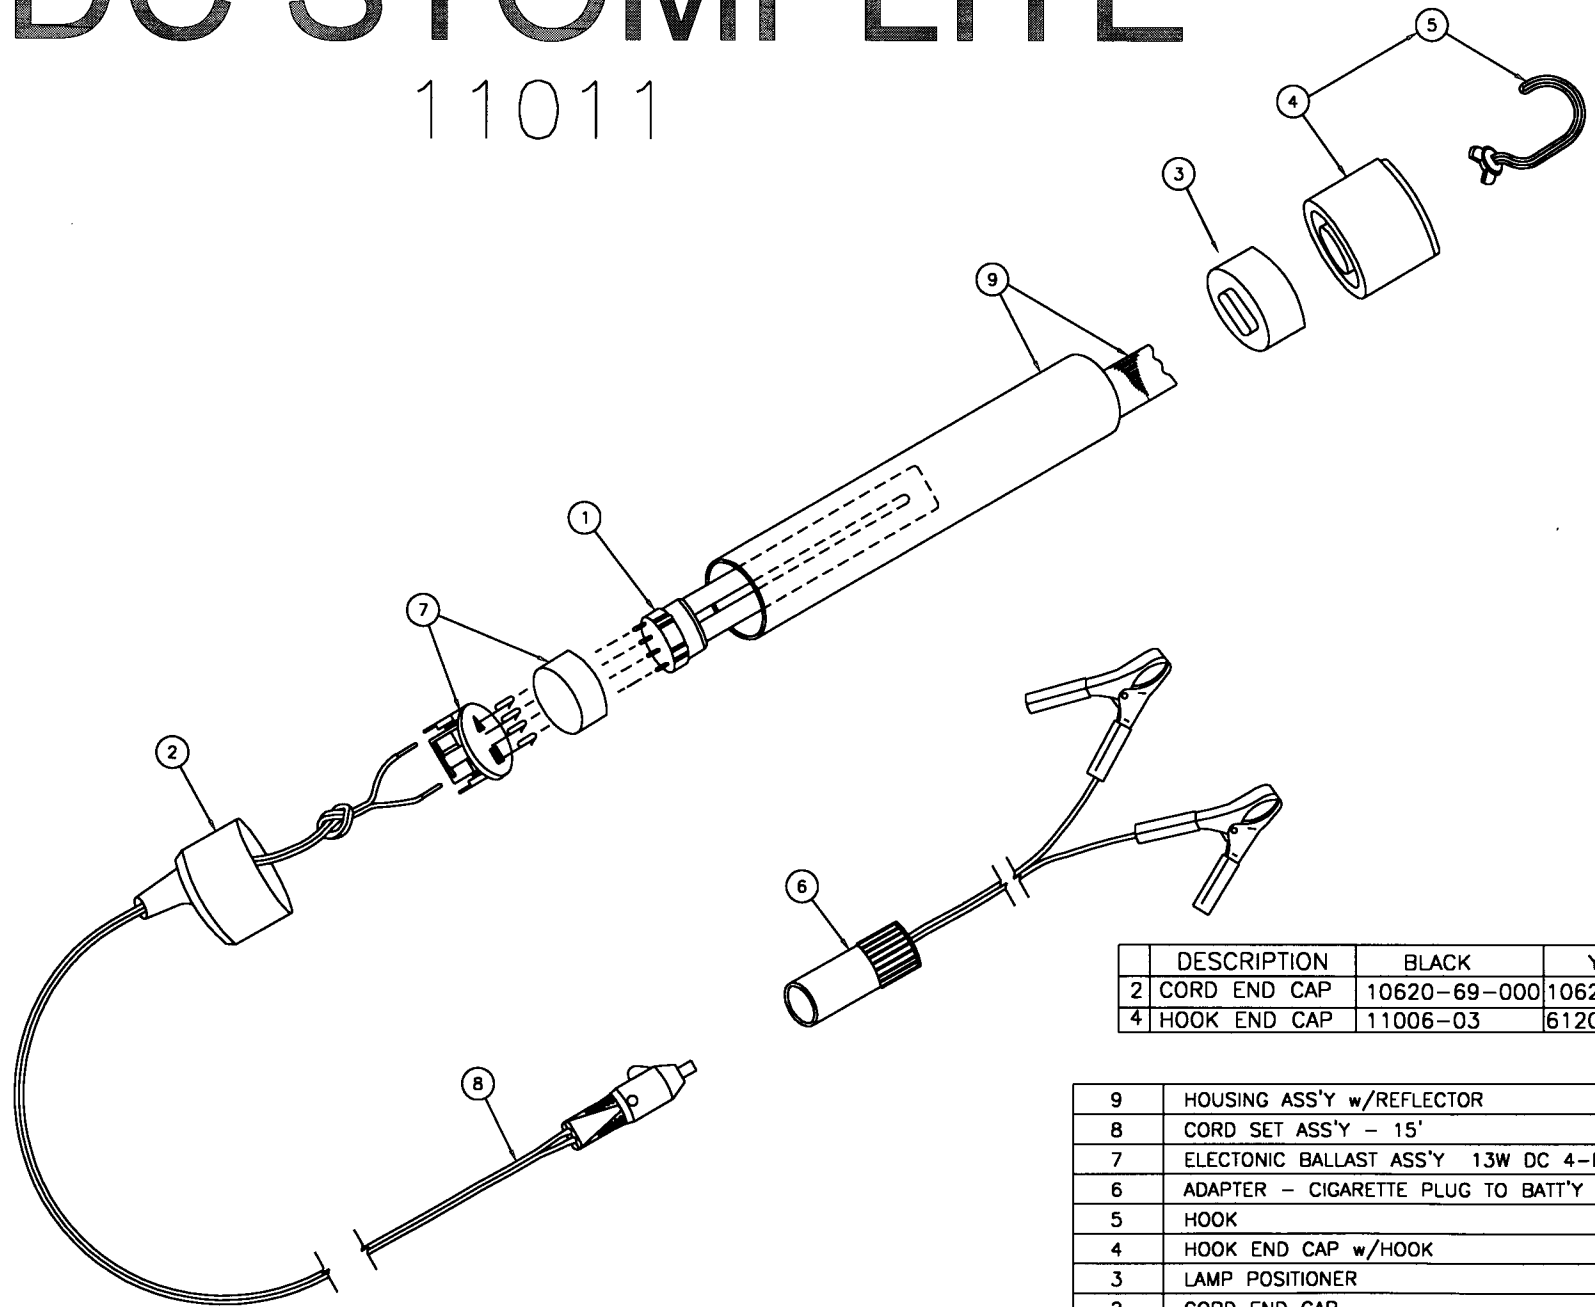

DC STOMPLITE[®]

11011

	DESCRIPTION	BLACK	YELLOW	ORANGE
2	CORD END CAP	10620-69-000	10620-81-000	10621-40-000
4	HOOK END CAP	11006-03	61206-03	80105-03

9	HOUSING ASS'Y w/REFLECTOR			11011-71
8	CORD SET ASS'Y - 15'			11011-21
7	ELECTONIC BALLAST ASS'Y 13W DC 4-PIN			11011-72
6	ADAPTER - CIGARETTE PLUG TO BATT'Y CLIPS			13501-00
5	HOOK			10620-93-000
4	HOOK END CAP w/HOOK			SEE TABLE
3	LAMP POSITIONER			10621-04-000
2	CORD END CAP			SEE TABLE
1A	13W 2-PIN DC BULB Mfr'd Before '97			11011-17
1	13W 4-PIN DC BULB Mfr'd After '97			10560-02-000
ITEM No	DESCRIPTION			CENTRAL PART No.