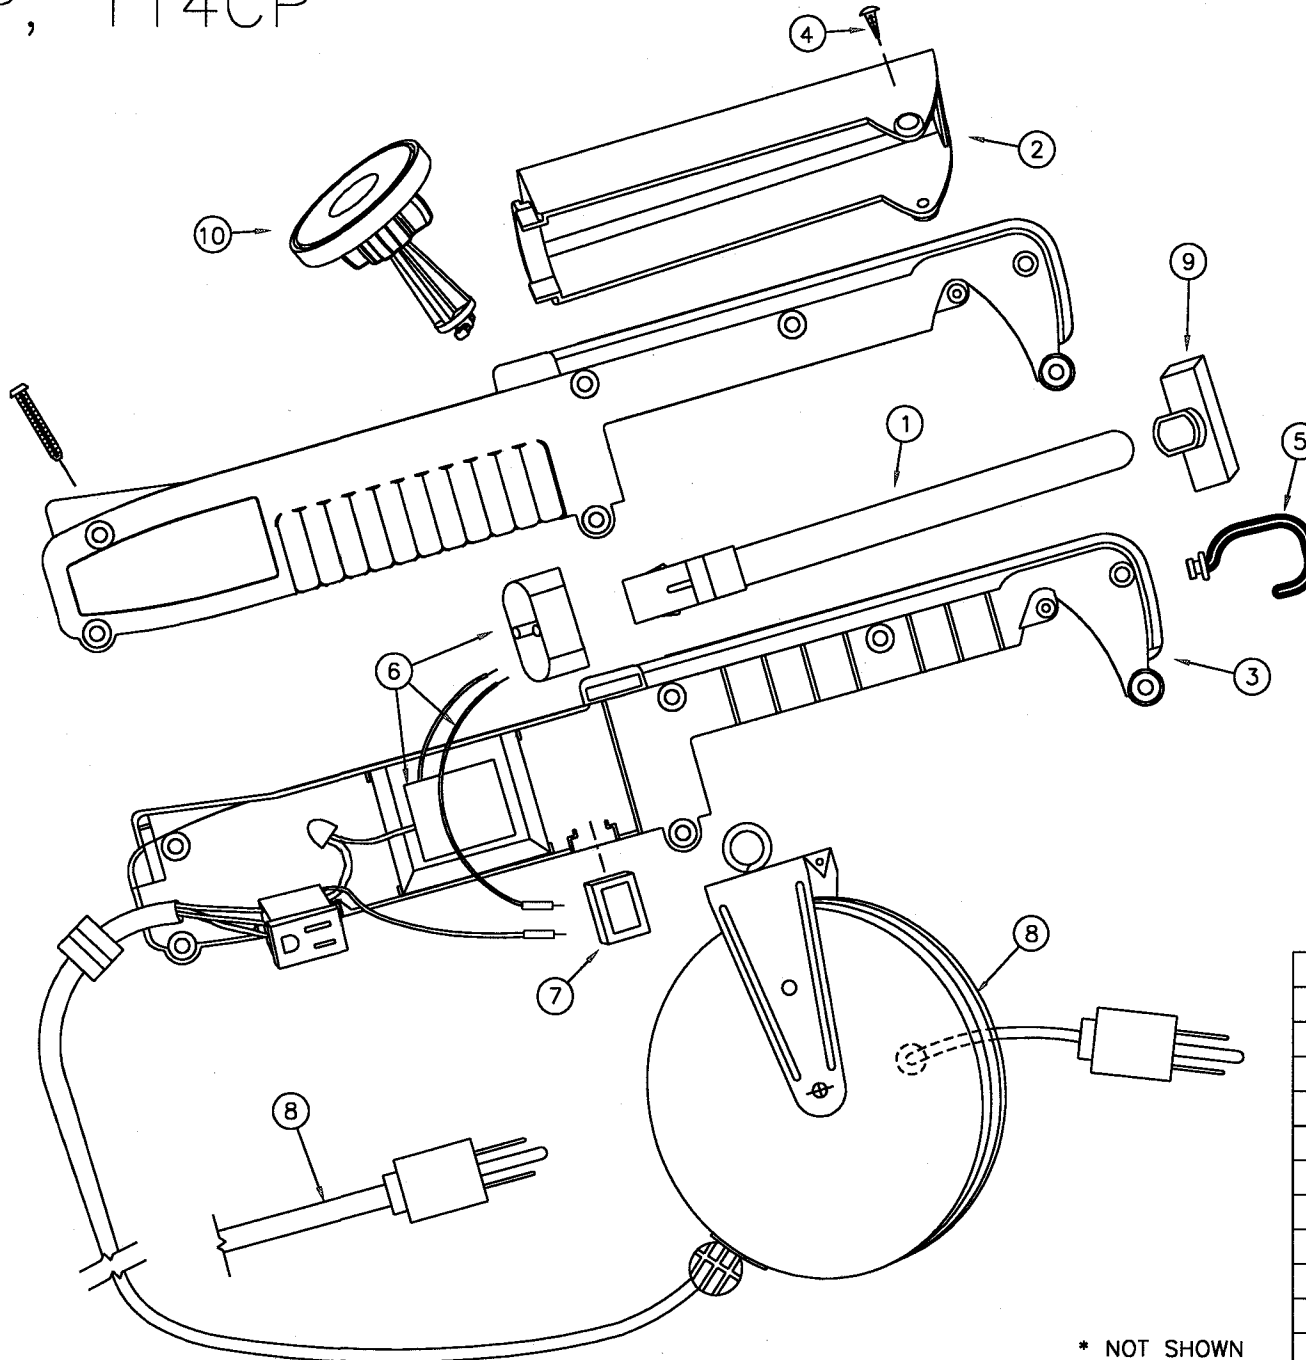

CENTRAL PREMIUM LITE

111CP, 114CP

3	CASE w/ SCREWS & REFLECTOR
	MODEL # PART #
	111CP-00 111CP-82
	114CP-00 114CP-82

8	DESCRIPTION	PART #
	25' CORD	111CP-20
	30' REEL	61415-20

*	REEL HANGING HDWR	11004-12
10	MAGNETIC CLAMP	61318-75
9	LAMP SUPPORT	10621-10-000
8	CORD SET	SEE TABLE
7	SWITCH	10540-15-000
6	BALLAST w/SOCKET ASS'Y	111CP-85
5	END HOOK	10623-05-000
4	LENS SCREW (2 REQ)	10720-02-000
3	CASE w/ SCREWS & REFLECTOR	SEE TABLE
2	LENS	111CP-03
1	ROUGH SERVICE 13W LAMP	11006-17
	DESCRIPTION	CENTRAL #