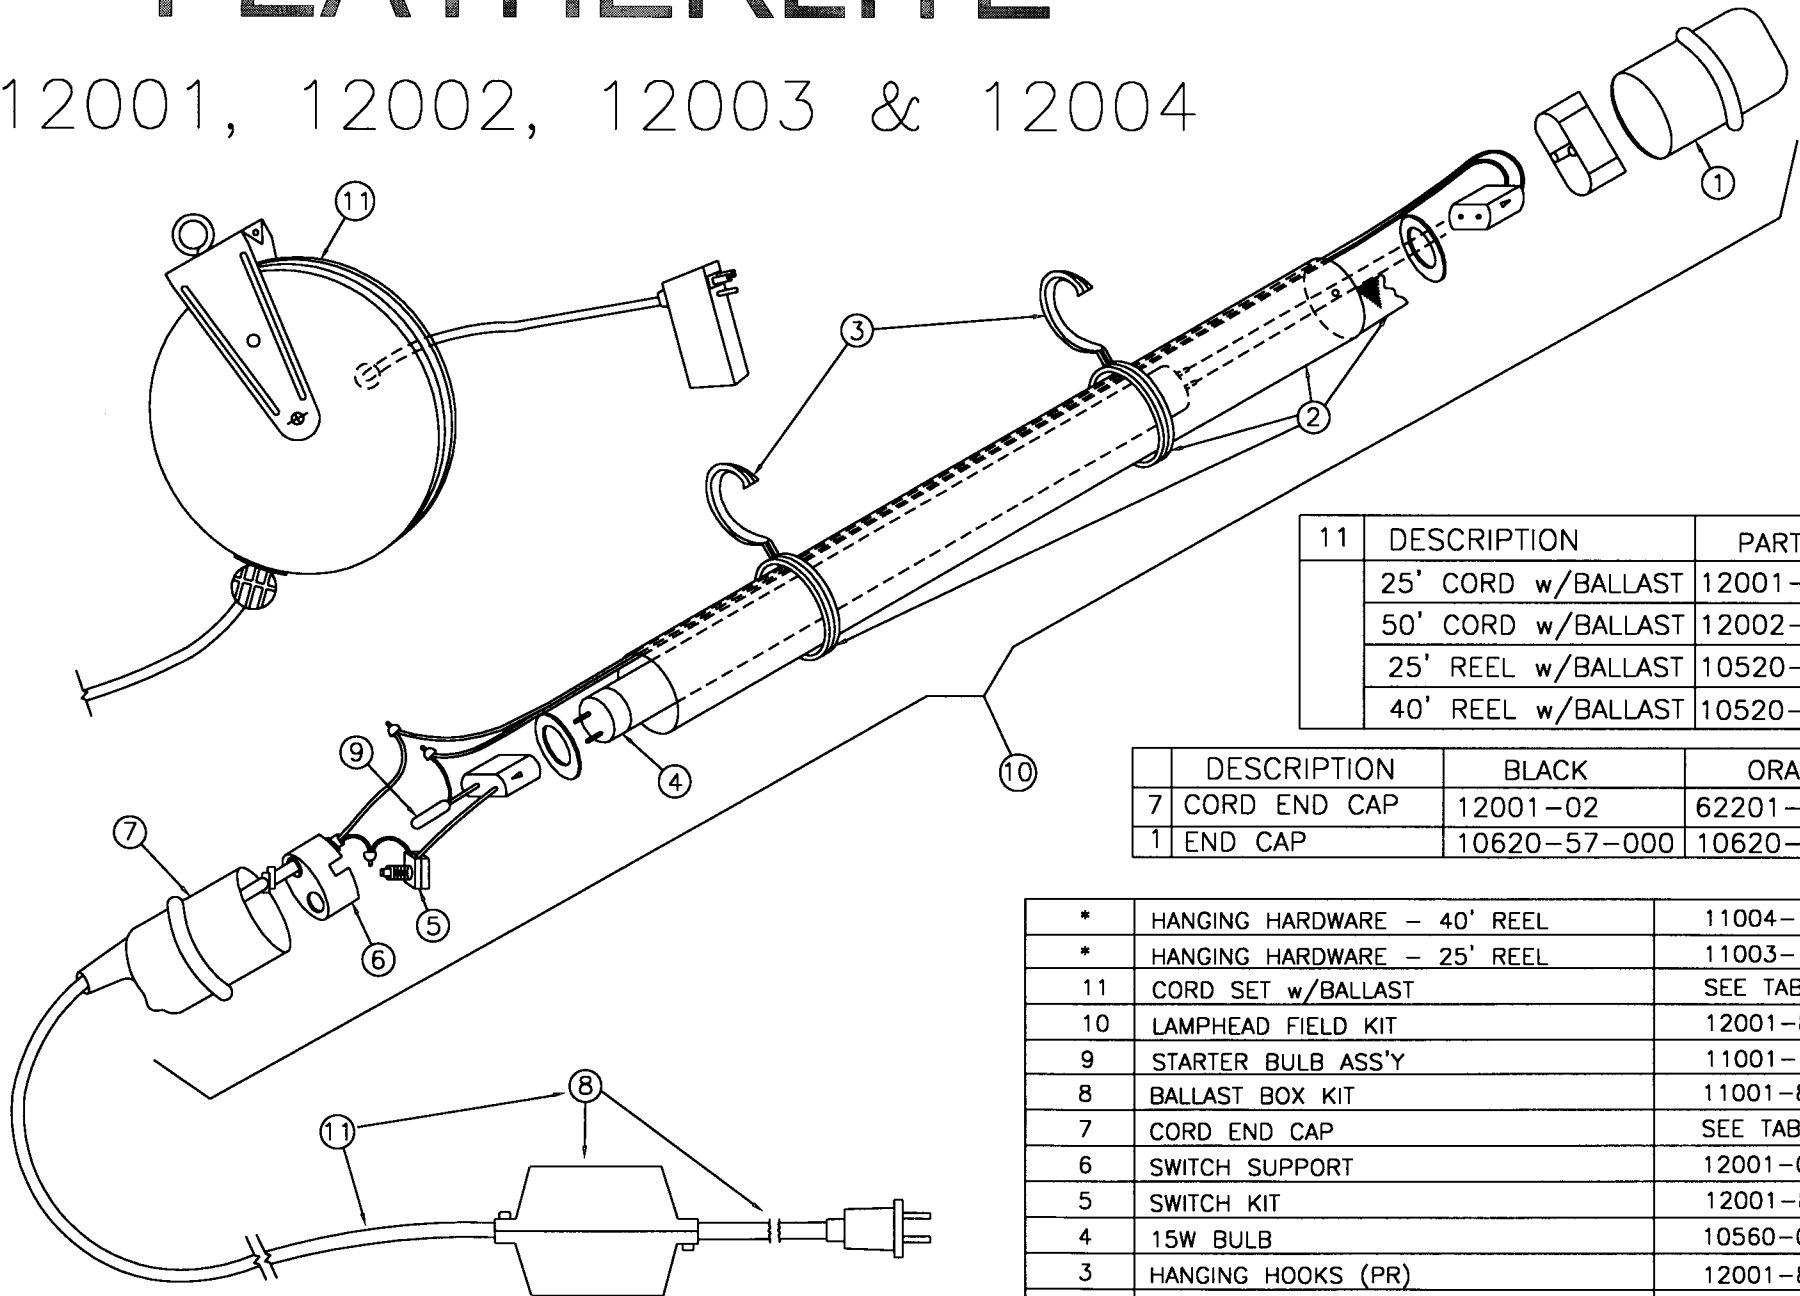

# FEATHERLITE<sup>®</sup>

12001, 12002, 12003 & 12004

11	DESCRIPTION	PART #
	25' CORD w/BALLAST	12001-24
	50' CORD w/BALLAST	12002-24
	25' REEL w/BALLAST	10520-03-000
	40' REEL w/BALLAST	10520-08-000

	DESCRIPTION	BLACK	ORANGE
7	CORD END CAP	12001-02	62201-02
1	END CAP	10620-57-000	10620-99-000

*	HANGING HARDWARE - 40' REEL	11004-12
*	HANGING HARDWARE - 25' REEL	11003-12
11	CORD SET w/BALLAST	SEE TABLE
10	LAMPHEAD FIELD KIT	12001-82
9	STARTER BULB ASS'Y	11001-12
8	BALLAST BOX KIT	11001-80
7	CORD END CAP	SEE TABLE
6	SWITCH SUPPORT	12001-05
5	SWITCH KIT	12001-84
4	15W BULB	10560-01-000
3	HANGING HOOKS (PR)	12001-85
2	HOUSING ASS'Y w/REFLECTOR & HOOKS	12001-71
1	END CAP	SEE TABLE
ITEM No	DESCRIPTION	CENTRAL PART No.