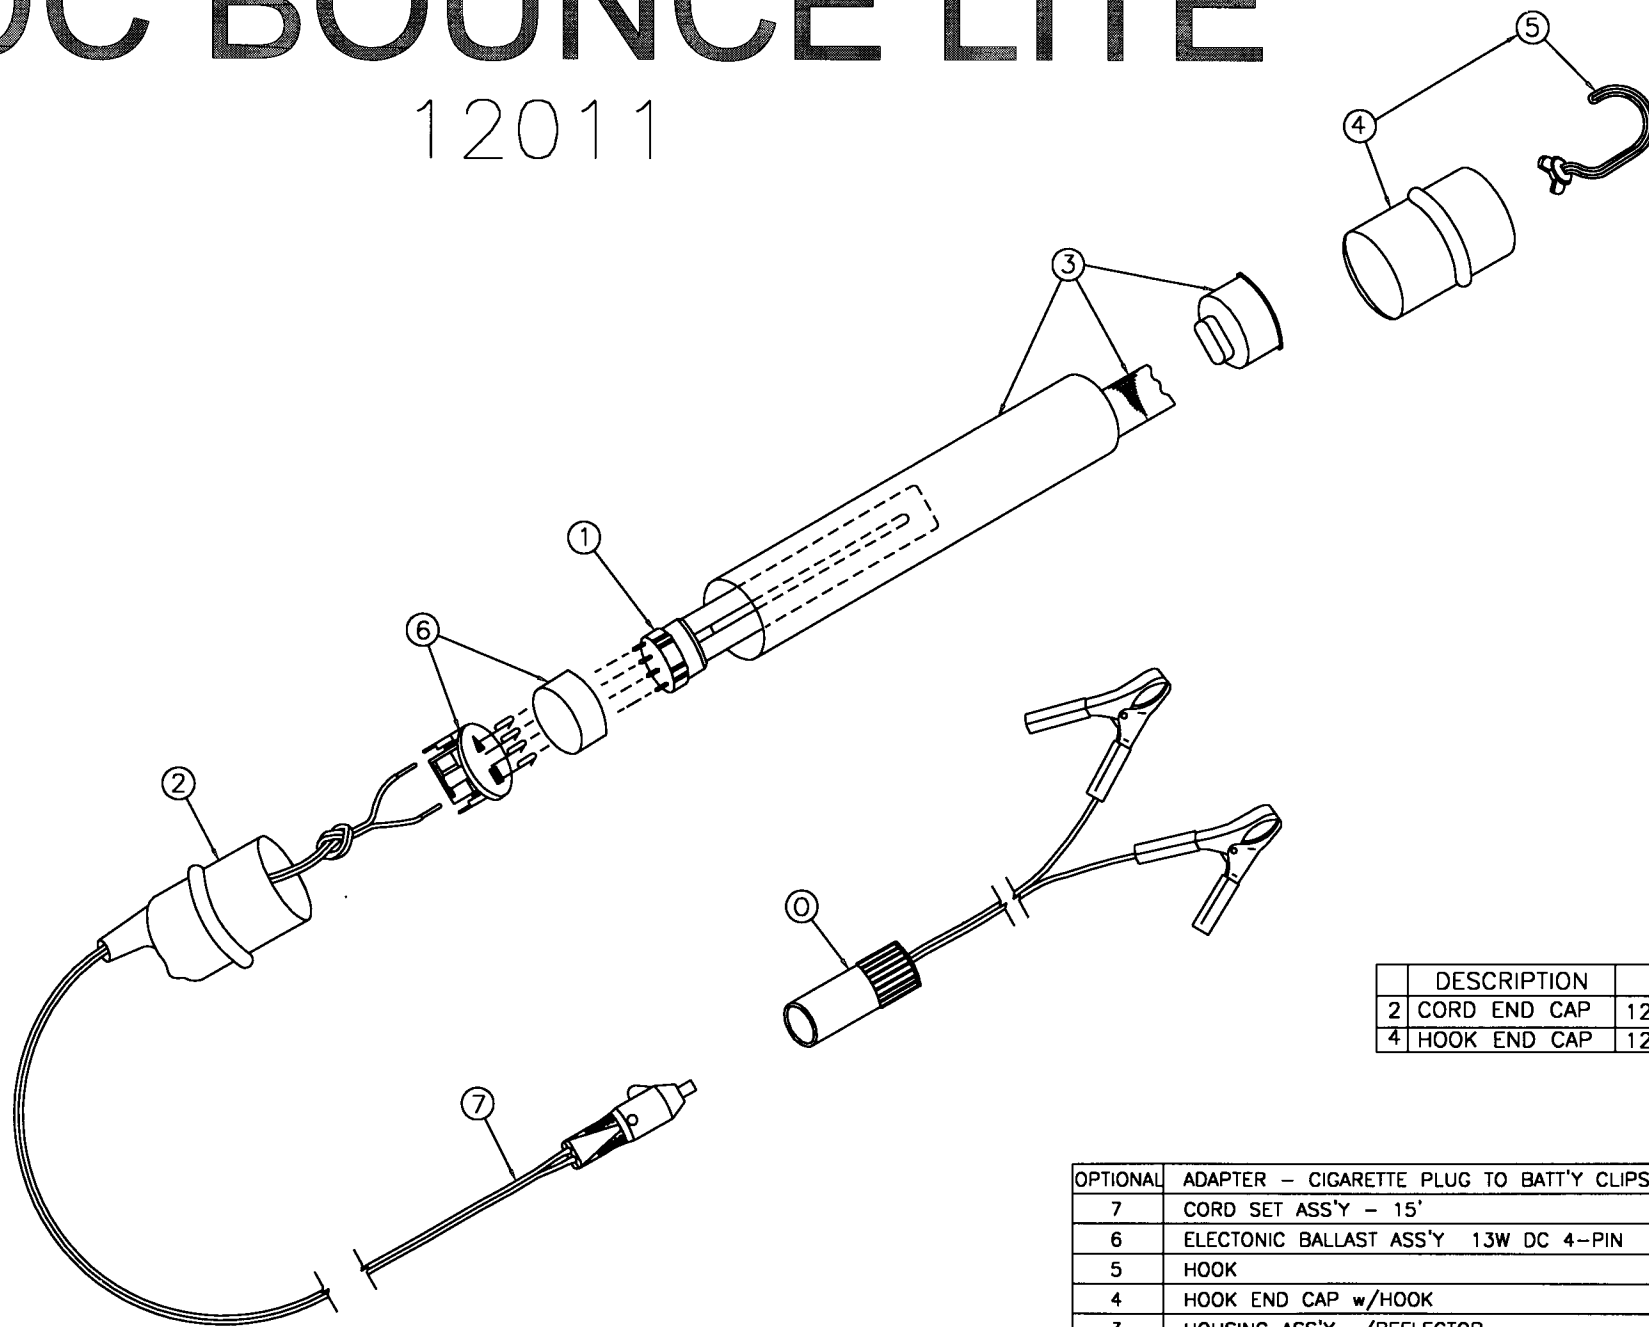

# DC BOUNCE LITE<sup>®</sup>

12011

	DESCRIPTION	BLACK	ORANGE
2	CORD END CAP	12001-02	62201-02
4	HOOK END CAP	12006-03	62206-03

OPTIONAL	ADAPTER - CIGARETTE PLUG TO BATT'Y CLIPS	13501-00
7	CORD SET ASS'Y - 15'	11011-21
6	ELECTONIC BALLAST ASS'Y 13W DC 4-PIN	11011-72
5	HOOK	10620-93-000
4	HOOK END CAP w/HOOK	SEE TABLE
3	HOUSING ASS'Y w/REFLECTOR	12011-85
2	CORD END CAP	SEE TABLE
1	13W 4-PIN DC BULB Mfr'd After '97	10560-02-000
ITEM No	DESCRIPTION	CENTRAL PART No.