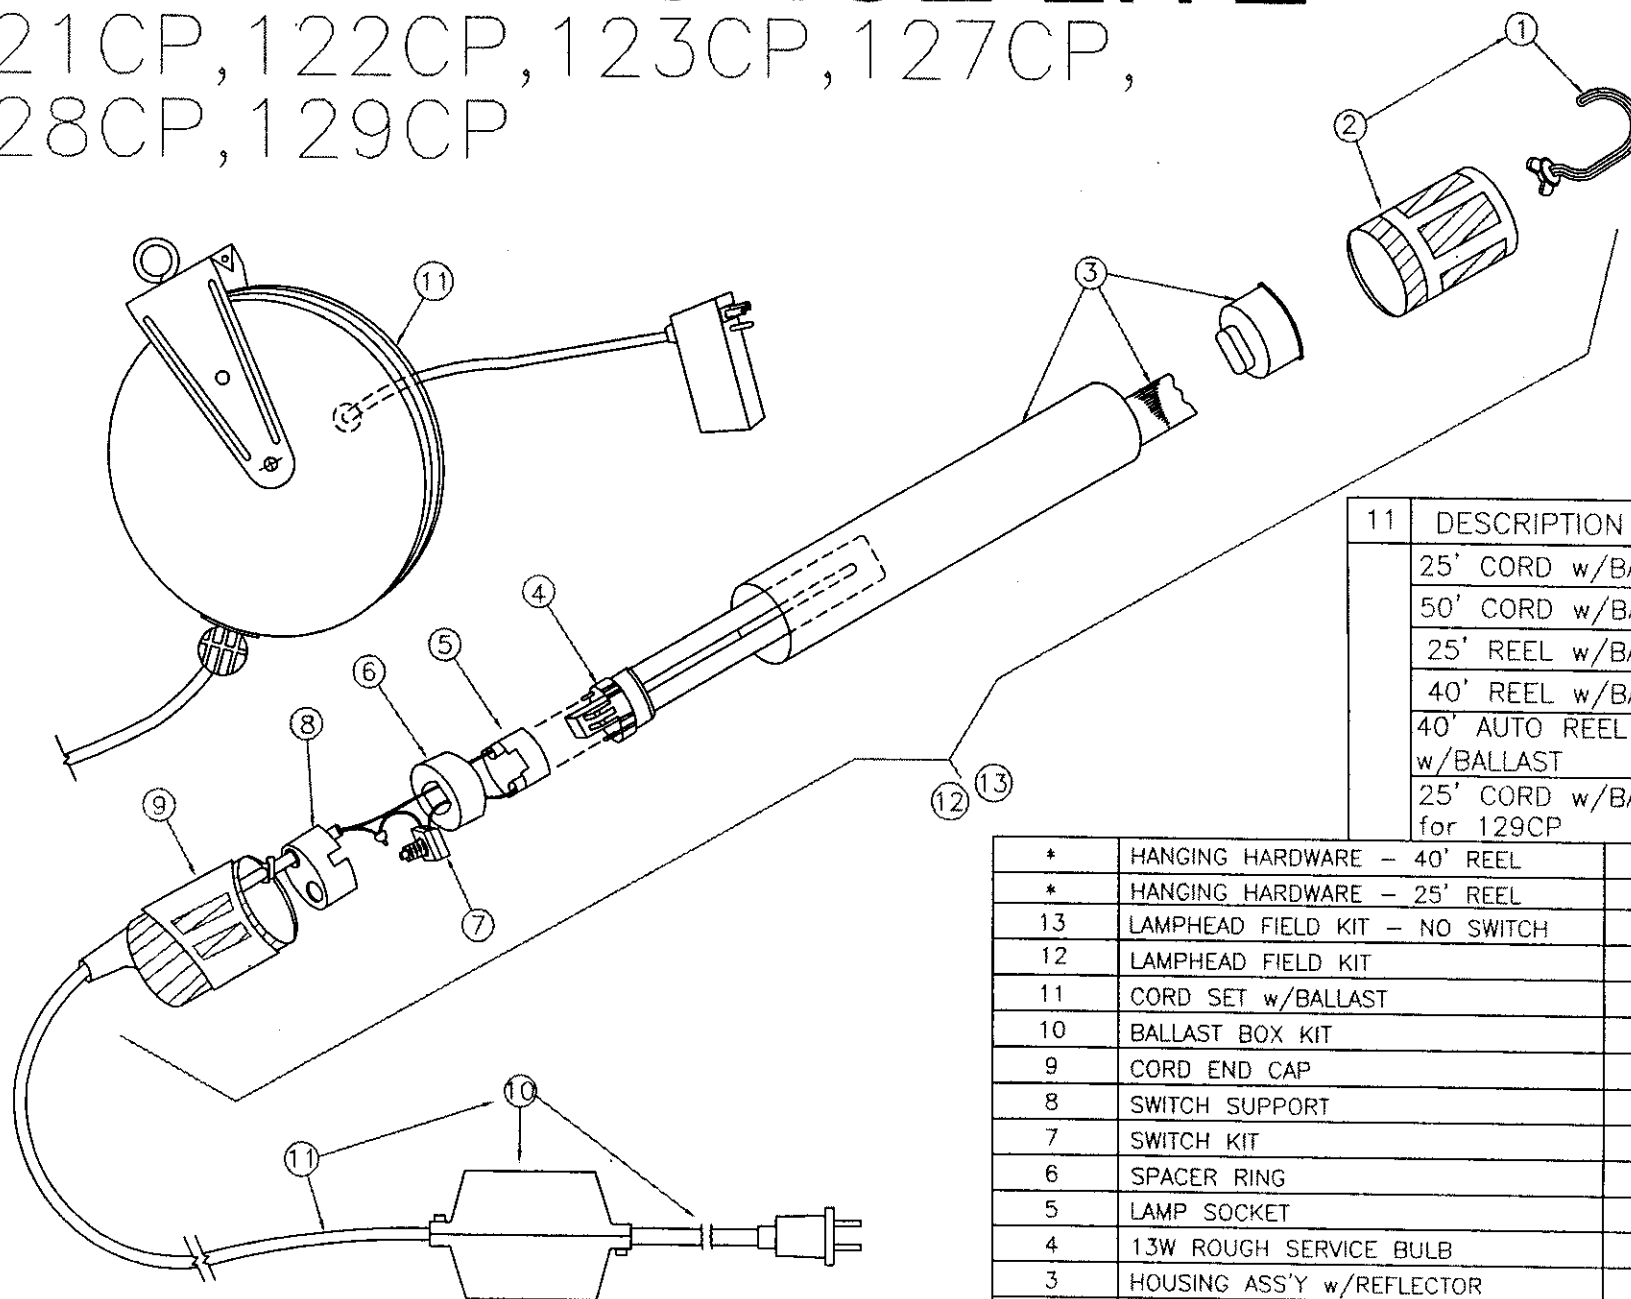

SUPER BOUNCE LITE[®]

121CP, 122CP, 123CP, 127CP,
128CP, 129CP

11	DESCRIPTION	PART #
	25' CORD w/BALLAST	121CP-24
	50' CORD w/BALLAST	122CP-24
	25' REEL w/BALLAST	11003-20
	40' REEL w/BALLAST	11004-20
	40' AUTO REEL w/BALLAST	11008-20
	25' CORD w/BALLAST for 129CP	129CP-24

*	HANGING HARDWARE - 40' REEL	11004-12
*	HANGING HARDWARE - 25' REEL	11003-12
13	LAMPHEAD FIELD KIT - NO SWITCH	128CP-82
12	LAMPHEAD FIELD KIT	121CP-82
11	CORD SET w/BALLAST	SEE TABLE
10	BALLAST BOX KIT	121CP-80
9	CORD END CAP	10624-05-000
8	SWITCH SUPPORT	12001-05
7	SWITCH KIT	12001-84
6	SPACER RING	10620-55-000
5	LAMP SOCKET	10621-09-000
4	13W ROUGH SERVICE BULB	11006-17
3	HOUSING ASS'Y w/REFLECTOR	121CP-85
2	HOOK END CAP w/HOOK	121CP-03
1	HOOK	10620-93-000
ITEM No	DESCRIPTION	CENTRAL PART No.